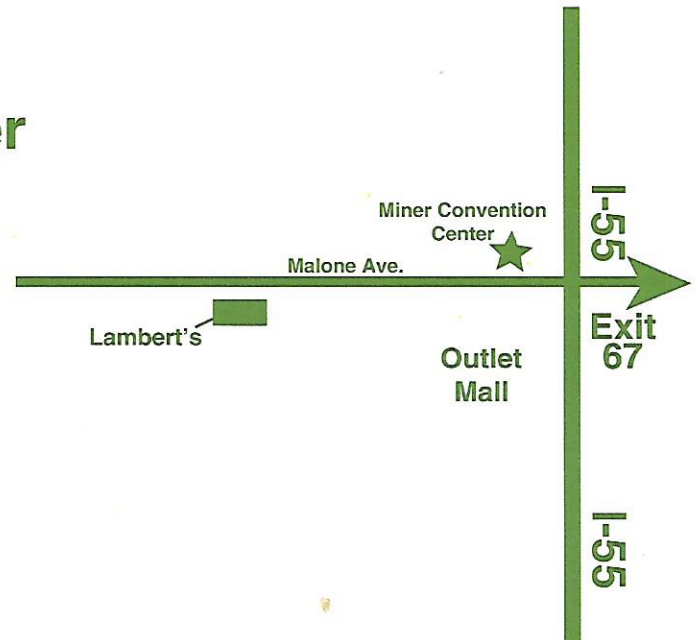

Your 40th Annual Five Corners Convention

HOST STATE - MISSOURI

February 18th & 19th, 2022

LOCATION

**Miner Convention Center
2610 East Malone
Miner, MO**

NEARBY MOTELS

**Drury Inn (573) 472-2299
Pear Tree Inn (573) 471-4100**

Free Registration

Free Bingo

ENTIRE CONVENTION NON-SMOKING

Registration Begins 3:00 p.m. Friday
First Speaker 7:00 p.m. Friday

**Contact: Chairman - 870-740-8113 | hartsfieldlc@gmail.com
www.fivecornersconvention.com**